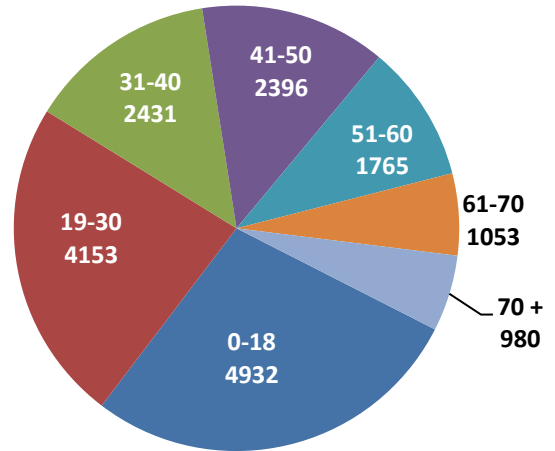

New Members Summary by Area Report:

Members Entered between 13/07/2011 –19/09/2011

Heretaunga	12
Tamaki Nui a Rua	9
Tamatea	17
Wairarapa	18
Wairoa	22
Whanganui a Orotu	7
Nga Parirau o te Ika	9
Te Raki/Tamaki Makaurau	2
Te Waipounamu	3
Grand Total	99

Membership Report (19.09.11) including Missing Information

	Total	No DOB	Incorrect Addresses
No Taiwhenua/Taura Here	944	34	236
Heretaunga	7392	1397	1891
Nga Parirau O Te Ika	598	3	144
Tamakinui a rua	777	28	229
Tamatea	957	155	277
Taura Here a te Ao	153	14	60
Te Raki / Tamaki Makaurau	393	10	71
Te Upoko O Te Ika	440	6	90
Te Waipounamu	356	6	61
Wairarapa	2133	279	620
Wairoa	4786	267	1249
Whanganui a Orotu	2274	54	538
Grand Totals	21203	2253	5466

NGĀTI KAHUNGUU IWI INCORPORATED REGISTRATION REPORT

Kahungunu - Statistics of Registered Tangata Whenua Members

Gender

Ages

A List of new members can be printed and viewed by Board Members on request – as stipulated in our Constitution.