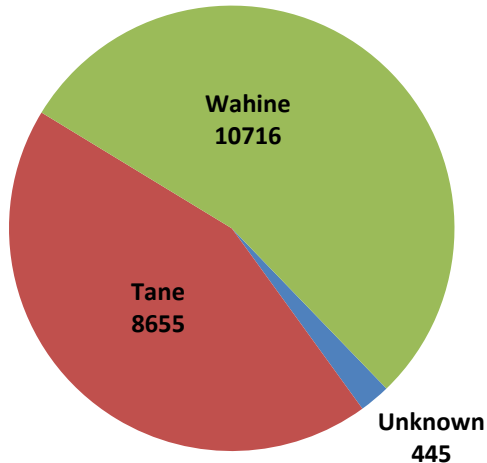

NGĀTI KAHUNGUU IWI INCORPORATED REGISTRATION REPORT

Kahungunu - Statistics of Registered Tangata Whenua Members

Gender