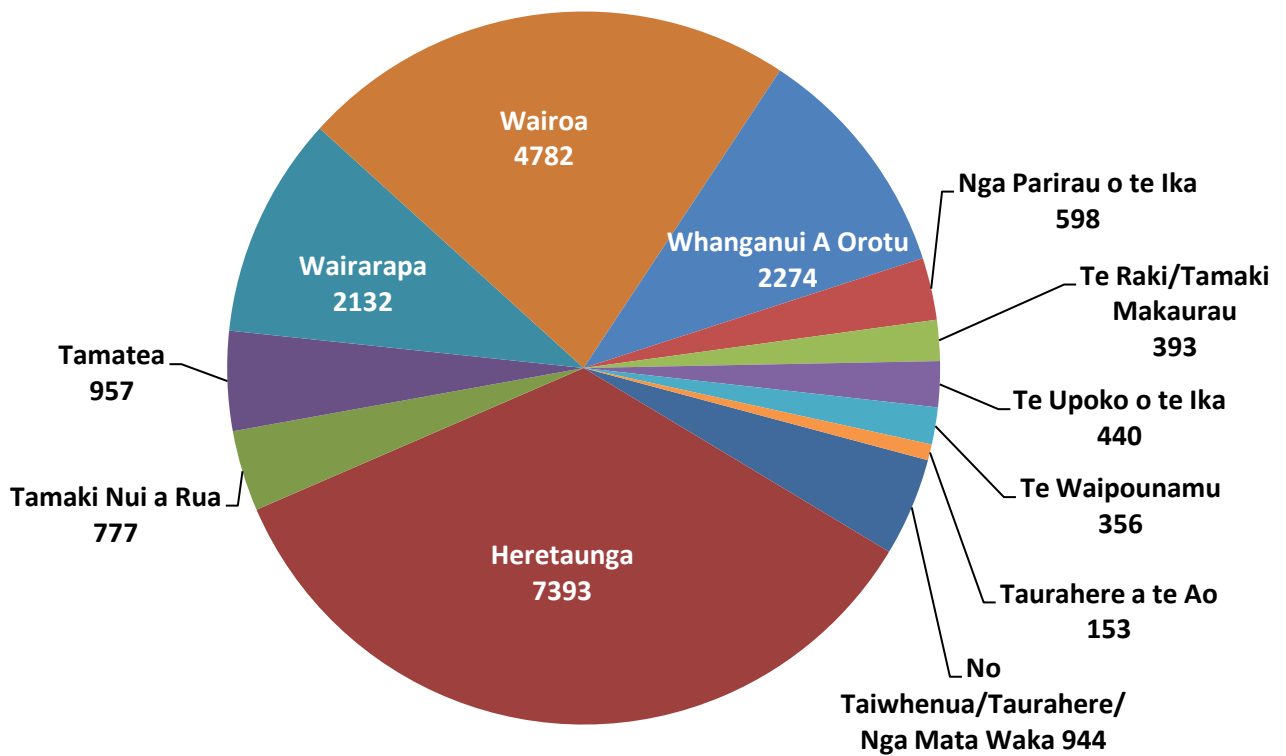

New Members Summary by Area Report:

Members Entered between 13/07/2011 –19/09/2011

Heretaunga	12
Tamaki Nui a Rua	9
Tamatea	17
Wairarapa	18
Wairoa	22
Whanganui a Orotu	7
Nga Parirau o te Ika	9
Te Raki/Tamaki Makaurau	2
Te Waipounamu	3
Grand Total	99

Membership Report (19.09.11) including Missing Information

	Total	No DOB	Incorrect Addresses
No Taiwhenua/Taura Here	944	34	236
Heretaunga	7392	1397	1891
Nga Parirau O Te Ika	598	3	144
Tamakinui a rua	777	28	229
Tamatea	957	155	277
Taura Here a te Ao	153	14	60
Te Raki / Tamaki Makaurau	393	10	71
Te Upoko O Te Ika	440	6	90
Te Waipounamu	356	6	61
Wairarapa	2133	279	620
Wairoa	4786	267	1249
Whanganui a Orotu	2274	54	538
Grand Totals	21203	2253	5466

NGĀTI KAHUNGUU IWI INCORPORATED REGISTRATION REPORT

Kahungunu - Statistics of Registered Tangata Whenua Members

Gender

Ages

A List of new members can be printed and viewed by Board Members on request – as stipulated in our Constitution.

Incorrect Addresses