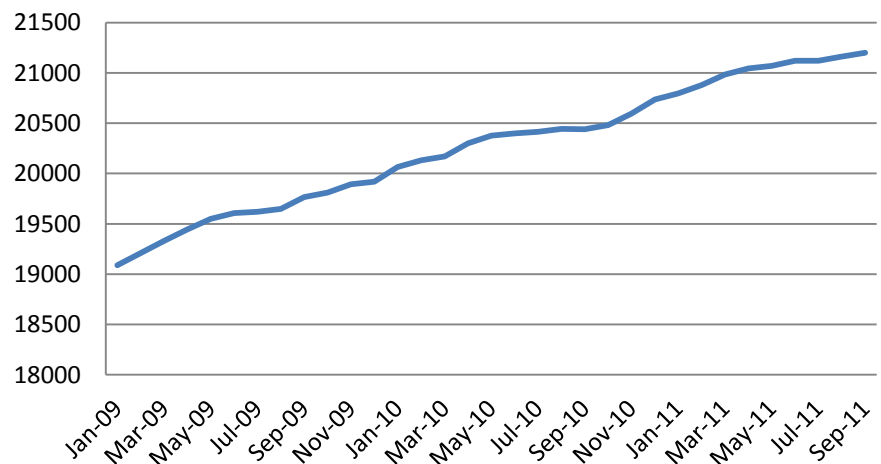

NGĀTI KAHUNGUU IWI INCORPORATED REGISTRATION REPORT

To: The Ngāti Kahungunu Iwi Incorporated Board
From: Registration Administrator
Date: 19th September 2011
Re: REGISTRATION REPORT

Tena Koutou Katoa

- We have 21203 members registered with the Iwi
- Please don't hesitate to contact me if you have any questions regarding this report
- 99 New Registrations for the 2011-12 year (Starting 1st July 2011)
- If you require new registration forms I can send them out to you
- If you have any updates i.e address changes for your Taiwhenua Members please email to: kerrin@kahungunu.iwi.nz

New Members Summary by Area Report:

Members Entered between 13/07/2011 –19/09/2011

Heretaunga	12
Tamaki Nui a Rua	9
Tamatea	17
Wairarapa	18
Wairoa	22
Whanganui a Orotu	7
Nga Parirau o te Ika	9
Te Raki/Tamaki Makaurau	2
Te Waipounamu	3
Grand Total	99

Membership Report (19.09.11) including Missing Information

	Total	No DOB	Incorrect Addresses
No Taiwhenua/Taura Here	944	34	236
Heretaunga	7392	1397	1891
Nga Parirau O Te Ika	598	3	144
Tamakinui a rua	777	28	229
Tamatea	957	155	277
Taura Here a te Ao	153	14	60
Te Raki / Tamaki Makaurau	393	10	71
Te Upoko O Te Ika	440	6	90
Te Waipounamu	356	6	61
Wairarapa	2133	279	620
Wairoa	4786	267	1249
Whanganui a Orotu	2274	54	538
Grand Totals	21203	2253	5466