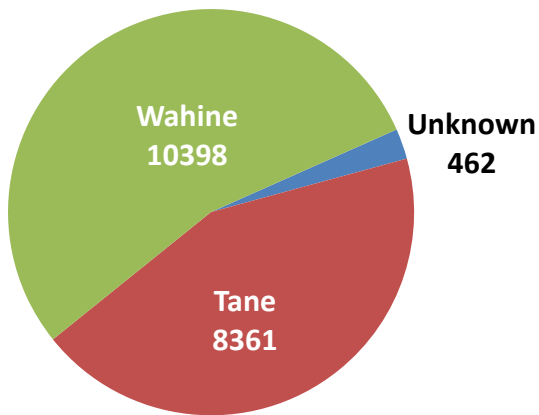

NGĀTI KAHUNGUU IWI INCORPORATED REGISTRATION REPORT

Kahungunu - Statistics of Registered Tangata Whenua Members

Gender