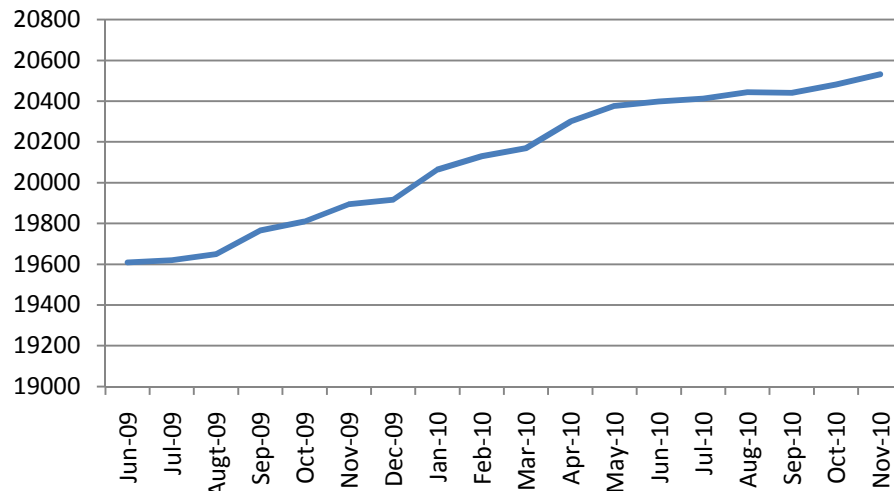

NGĀTI KAHUNGUU IWI INCORPORATED REGISTRATION REPORT

To: The Ngāti Kahungunu Iwi Incorporated Board
From: Database Administrator
Date: 4th October 2010
Re: REGISTRATION REPORT

Tena Koutou Katoa

- We have 20532 members registered with the Iwi
- Please don't hesitate to contact me if you have any questions regarding this report
- 143 New Registrations since 1st July 2010
- If you require new registration forms I can send them out to you
- New Graph at the bottom of this report shows how many registered members with no Date of Birth and Incorrect Address, members with no Date of Birth can not participate in Taiwhenua/ Elections, those with incorrect address miss out on our bi monthly newsletters. If you receive an inquiry from a member about change of address please inform us at the office or get the member to call us direct

New Members Summary by Area Report:

Members Entered between 04/10/2010 –15/11/2010

No Taiwhenua/Taurahere	
Heretaunga	6
Tamaki Nui a Rua	31
Tamatea	4
Wairoa	8
Whanaganui a Orotu	1
Te Raki/Tamaki Makaurau	1
Te Upoko o te Ika	2
Grand Total	53

Membership Report (16.11.10) including Missing Information

	Total	No DOB	Incorrect Addresses
No Taiwhenua/Taura Here	937	34	247
Heretaunga	7216	1404	1900
Nga Parirau O Te Ika	578	3	159
Tamakinui a rua	755	26	225
Tamatea	919	156	286
Taura Here a te Ao	154	15	63
Te Raki / Tamaki Makaurau	389	10	75
Te Upoko O Te Ika	421	6	93
Te Waipounamu	339	5	62
Wairarapa	2025	282	615
Wairoa	4570	267	1249
Whanganui a Orotu	2229	53	549
Grand Totals	20532	2261	5523