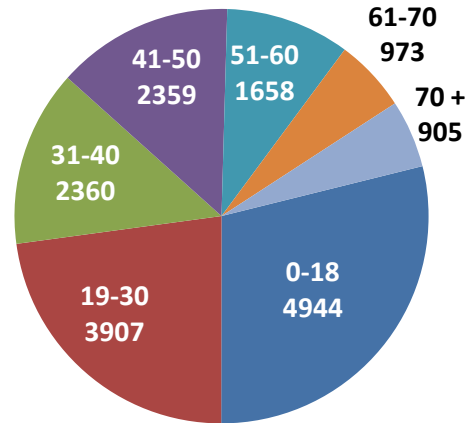

NGĀTI KAHUNGUU IWI INCORPORATED REGISTRATION REPORT

Kahungunu - Statistics of Registered Tangata Whenua Members

Gender

Ages

A List of new members can be printed and viewed by Board Members on request – as stipulated in our Constitution.