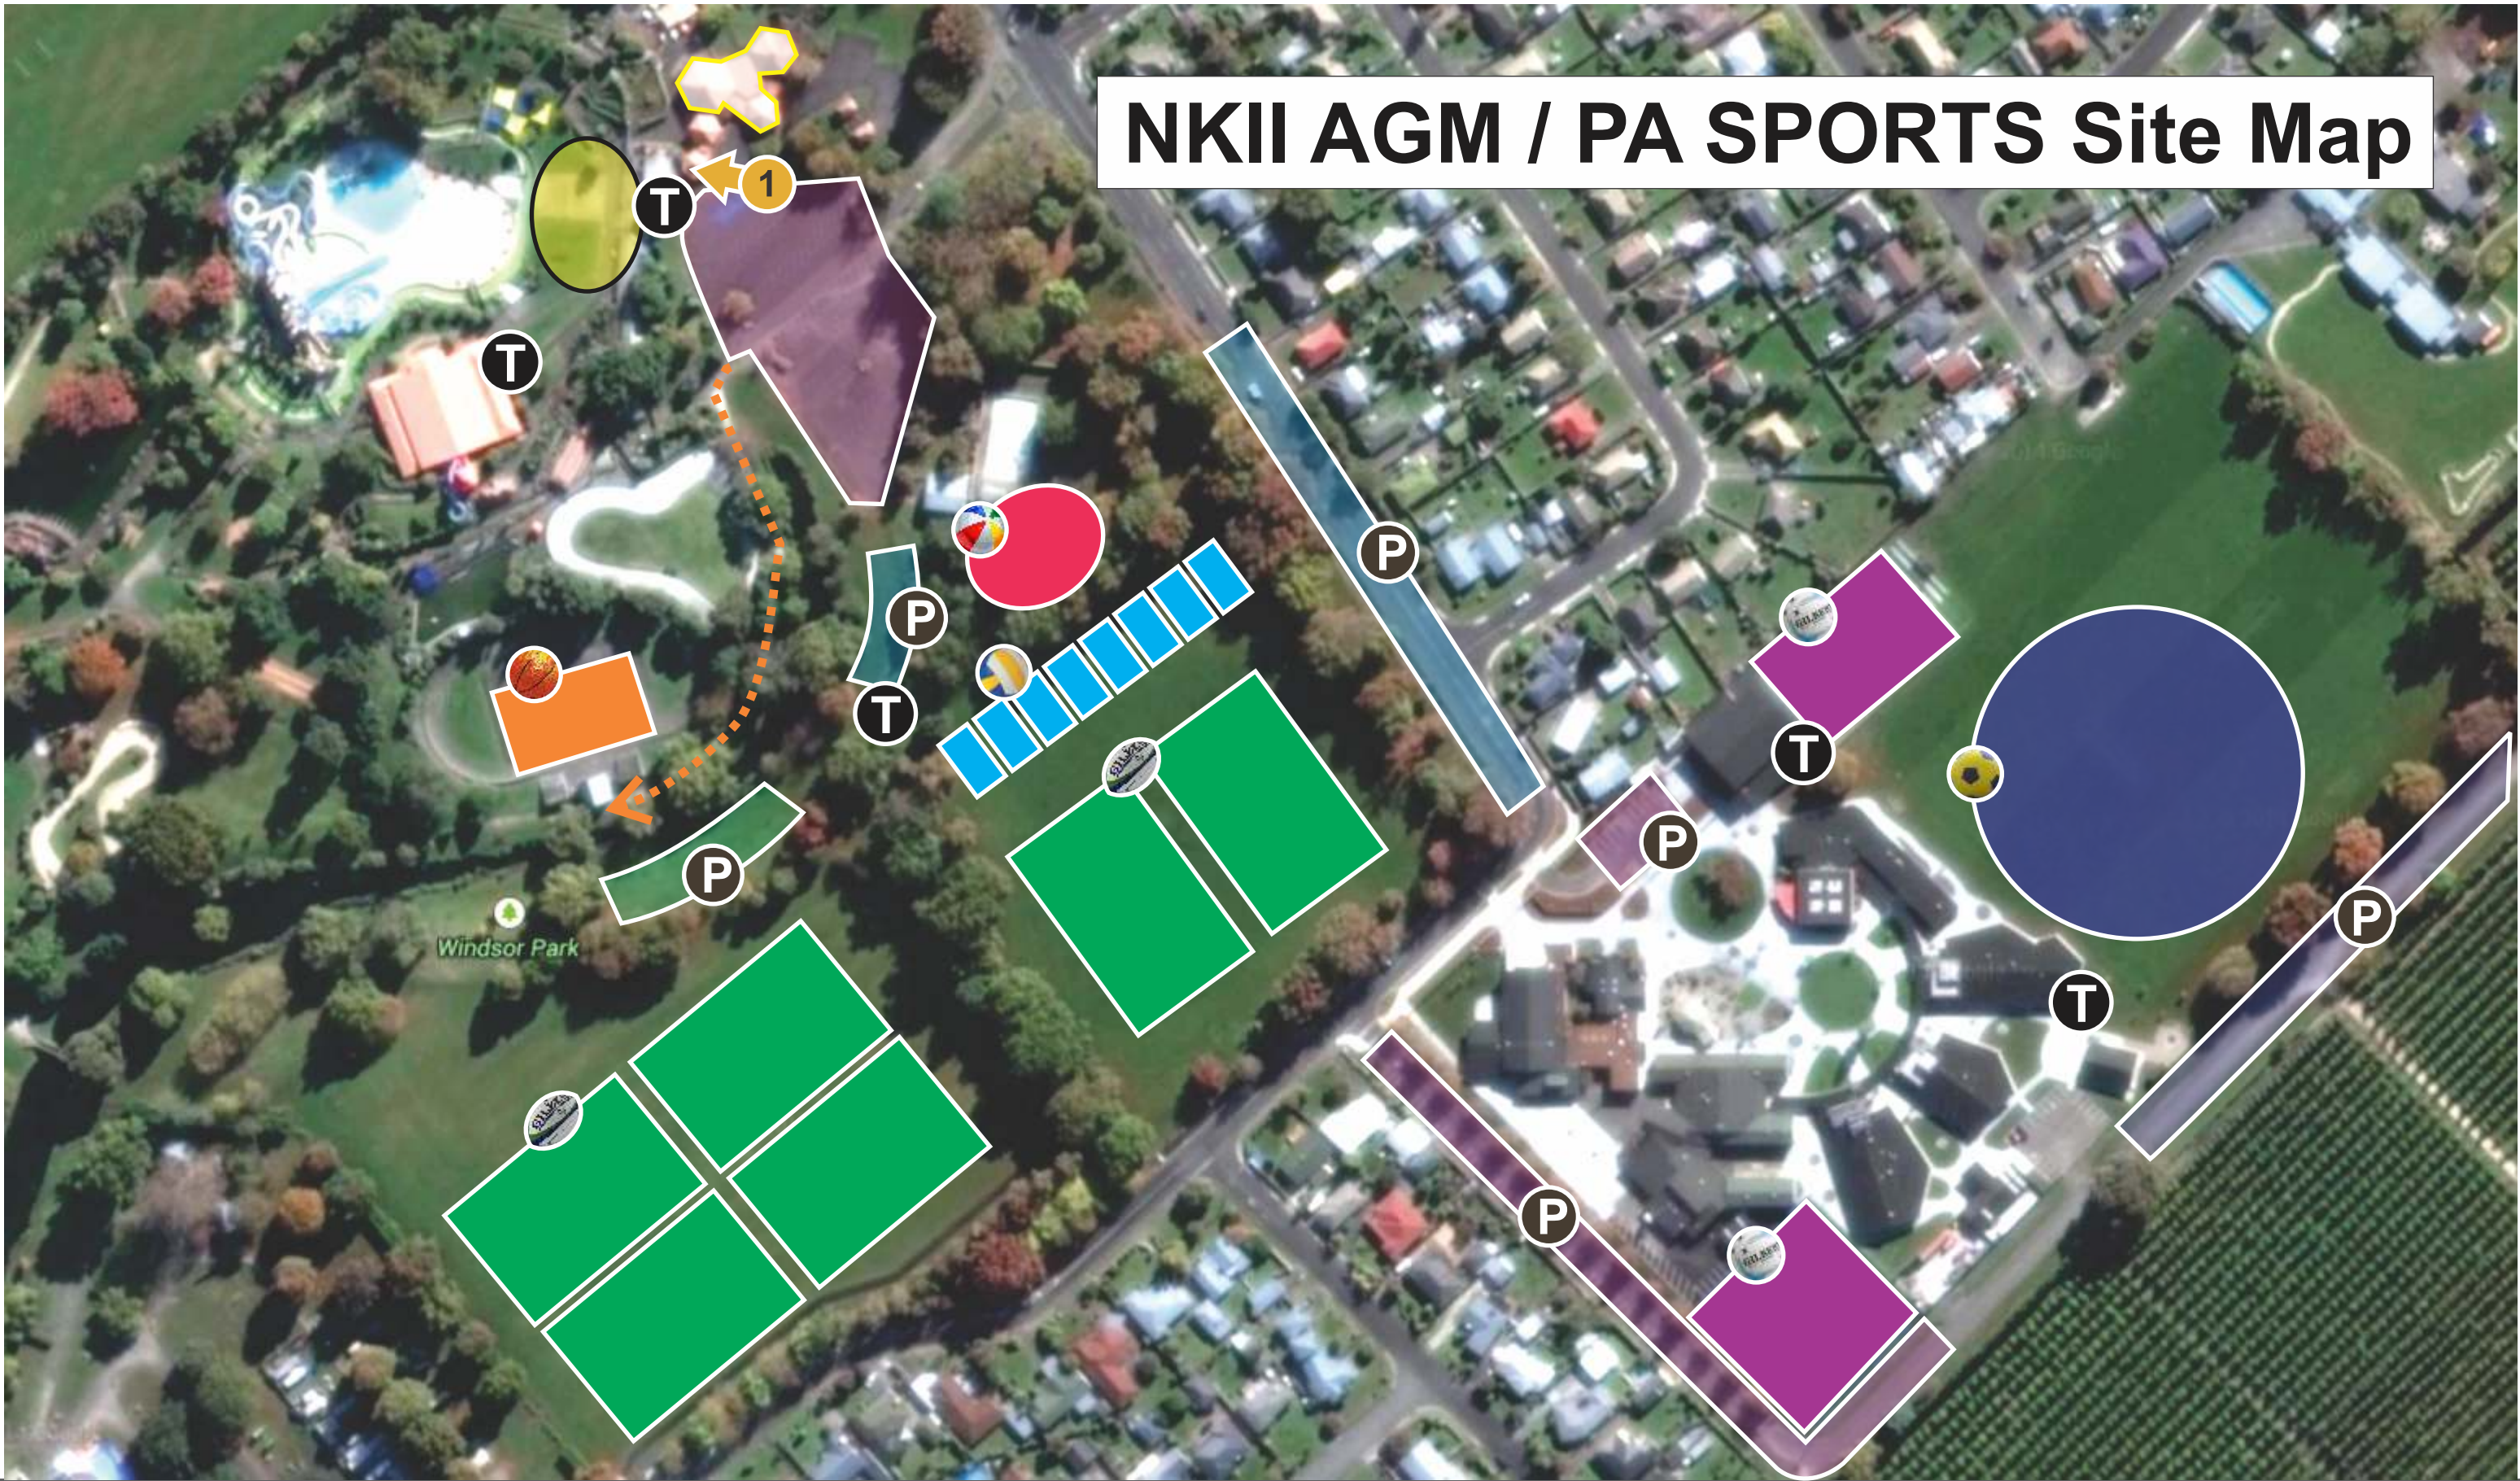

NKII AGM / PA SPORTS Site Map

 Touch Rugby	 3-on-3 Basketball	 Netball Social	 Toilets	 AGM Meeting Inside Splash Planet	 Main Car Park
 Kiddy Sports	 Walkway to Basketball	 Netball Competitive	 Sports Parking	 AGM Viewing Outside Splash Planet	 Main Entry 1
 Volleyball	 Ki O Rahi				