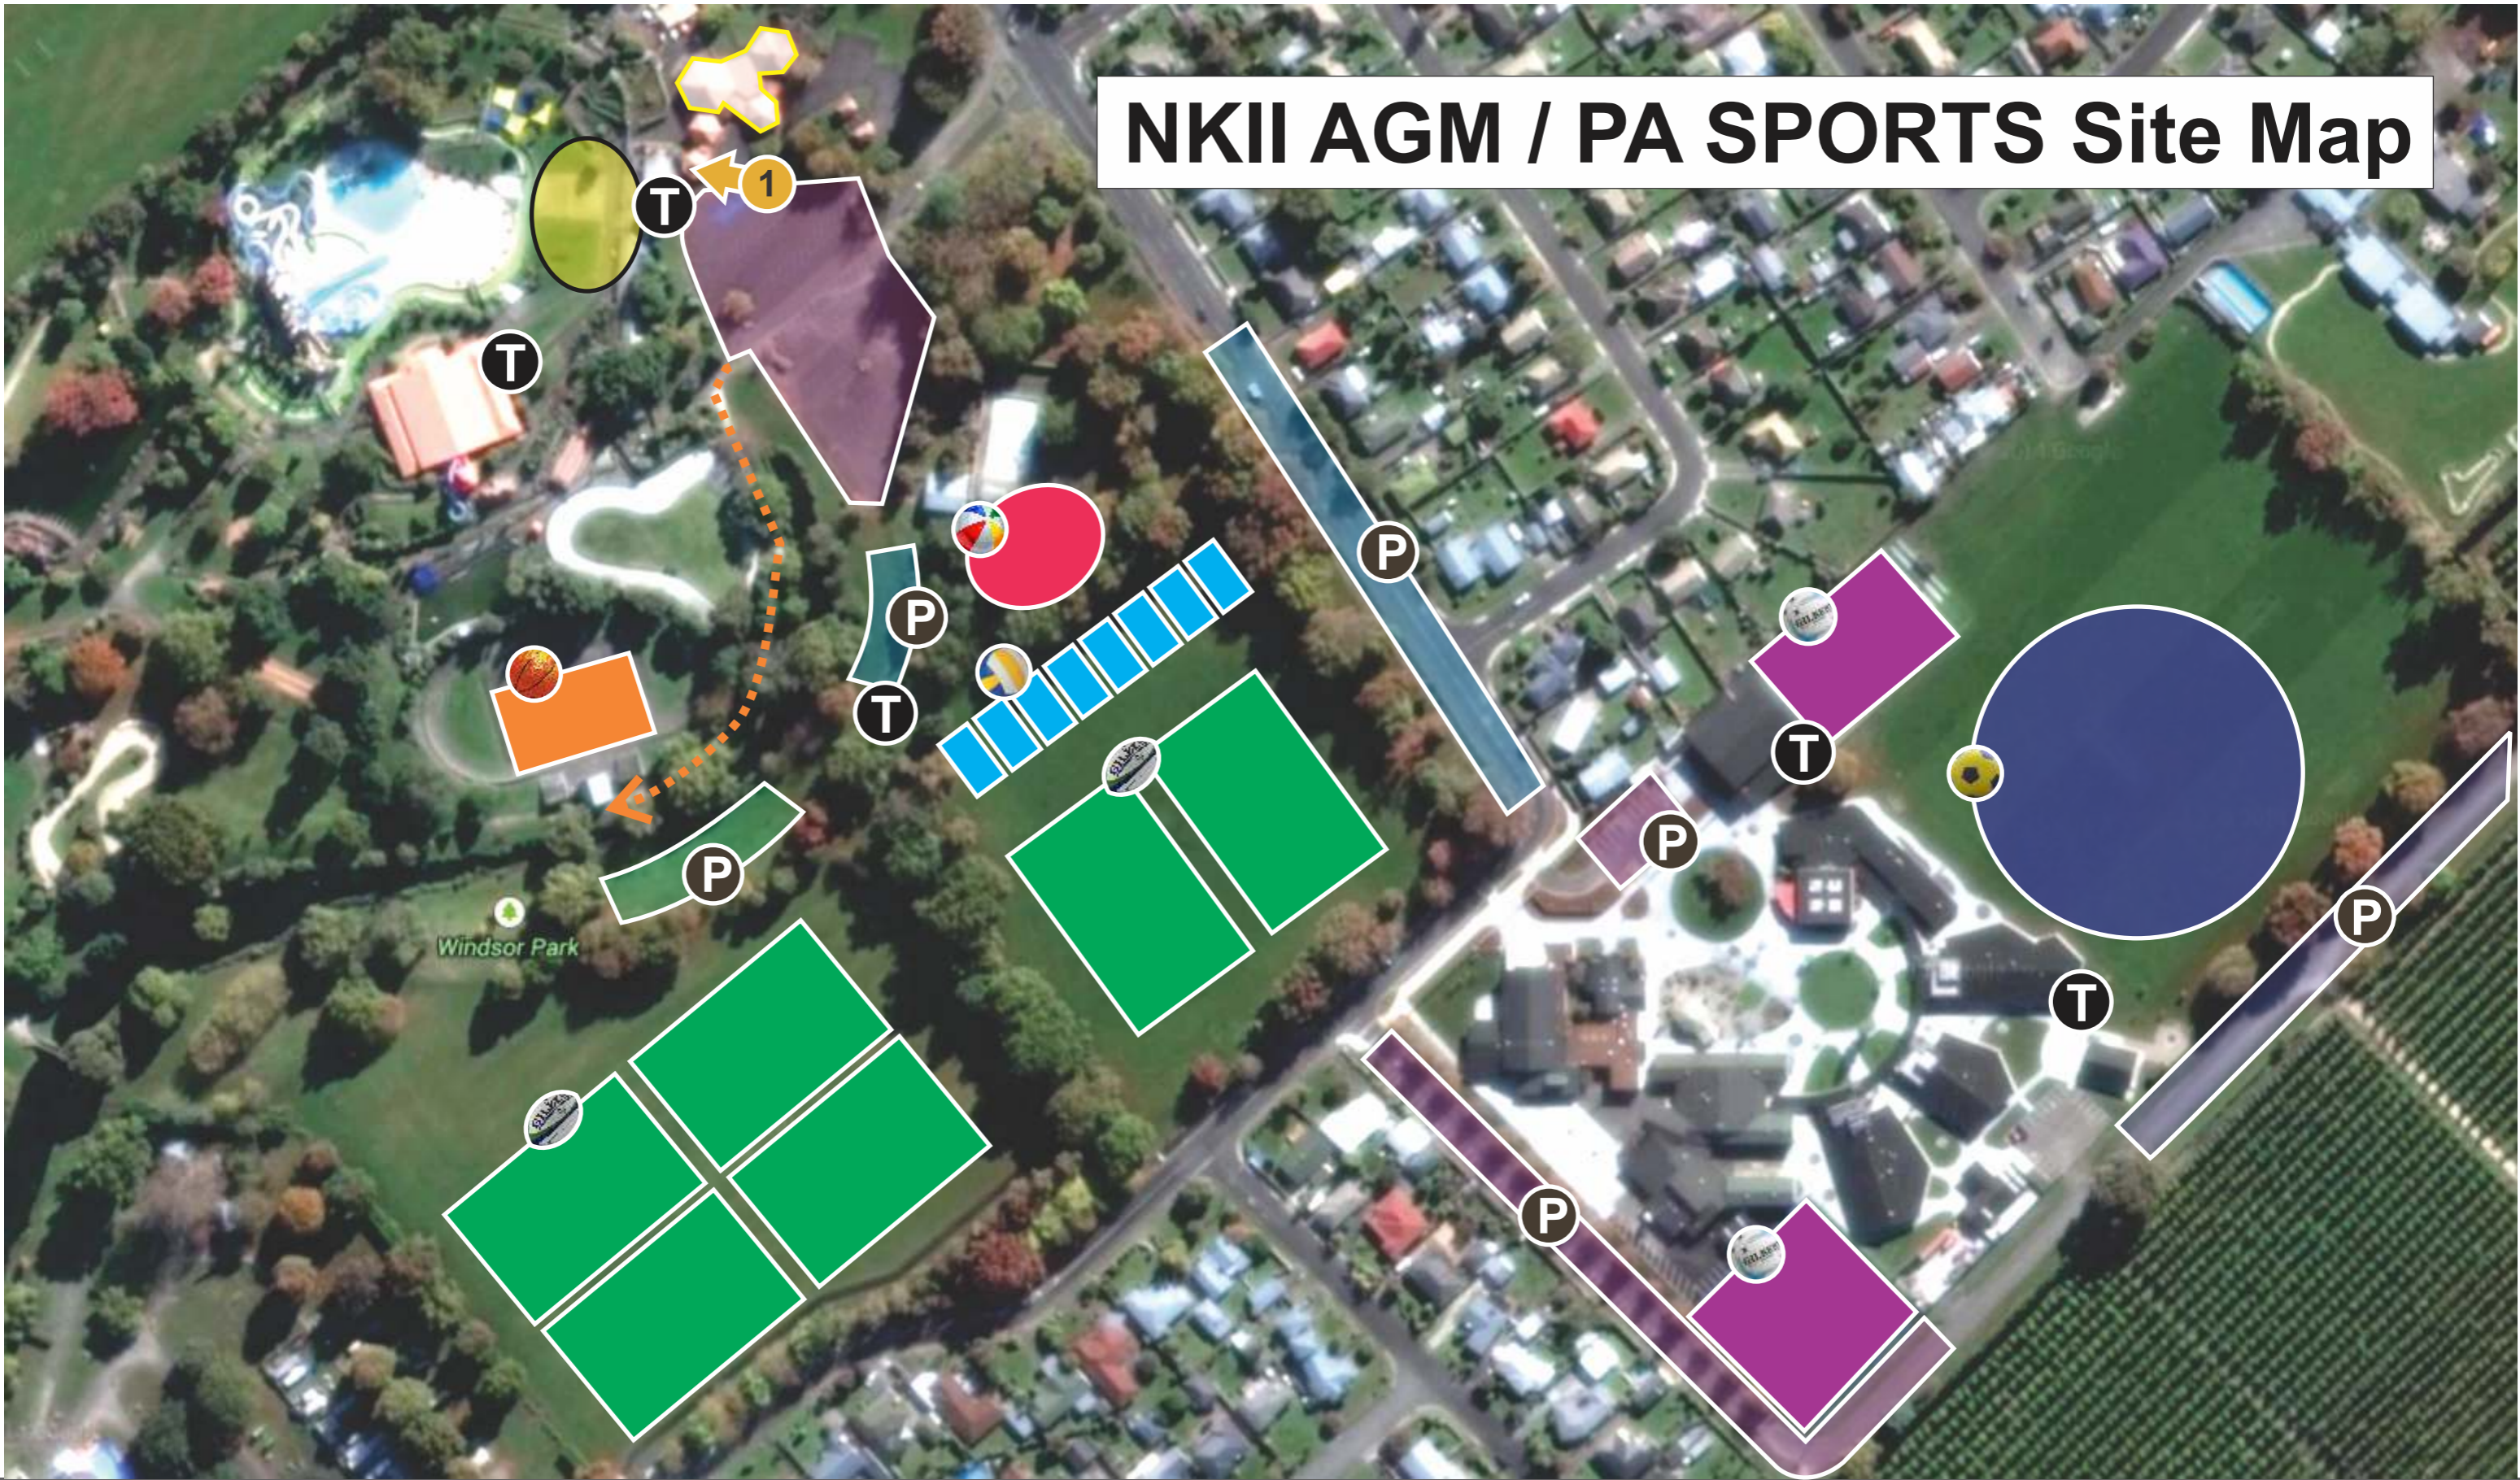

NKII AGM / PA SPORTS Site Map

 Touch Rugby	 3-on-3 Basketball	 Netball Social	 Toilets	 AGM Meeting Inside Splash Planet	 Main Car Park
 Kiddy Sports	 Walkway to Basketball	 Netball Competitive	 Sports Parking	 AGM Viewing Outside Splash Planet	 Main Entry 1
 Volleyball	 Ki O Rahi				